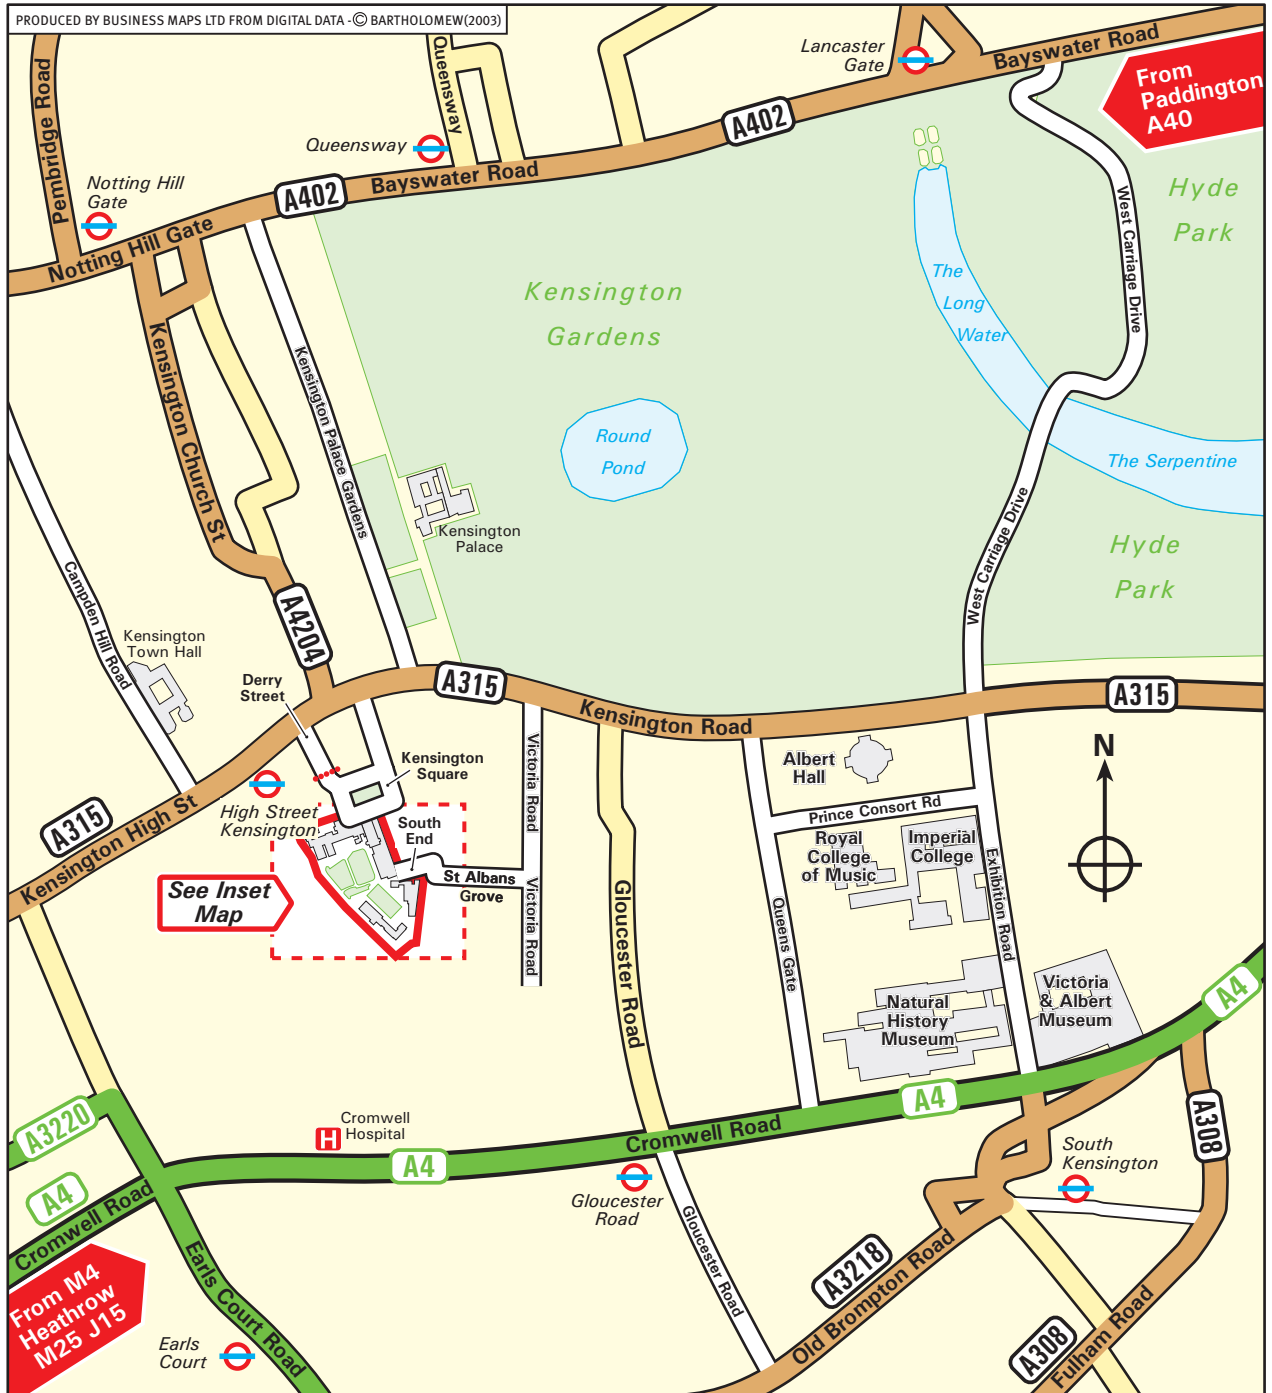

Maria Assumpta Centre

23 Kensington Square
London W8 5HN
Tel: 020 7361 4700
Fax: 020 7361 4710
www.maria-assumpta.org.uk

Inset Map

By Underground 
Take the Circle or District Line to High Street Kensington Underground station. Outside the station turn right on to Kensington High Street and then turn first right onto Derry Street. Continue onto Kensington Square. The main entrance to no23 is next to the Chapel (see inset). Alternatively use Notting Hill Gate Underground station, which is on the Central, Circle & District Lines OR Gloucester Road Underground station, which is on the Piccadilly, Circle & District Lines.

By Bus 
The following bus routes all stop along Kensington High Street: 9,10,27,28,49,52,70 & 328.
The following bus routes all stop at Notting Hill Gate Underground station: 27,28,52,70 & 328.
The following bus routes stop at Gloucester Road station : 49 & 74
For 24 hour bus information call the London Travel Information Line on 020 7222 1234, or visit the Transport for London website on www.londontransport.co.uk

By Train 
Paddington, Liverpool Street and Victoria stations are connected by the underground and all are on the Circle line.

By Car  - Access only for authorised vehicles and deliveries
From Kensington Road (A315), turn onto Victoria Road. Turn right onto St Albans Grove. Continue into South End and to the Security Gate.

From M4
Heathrow
M25 J15