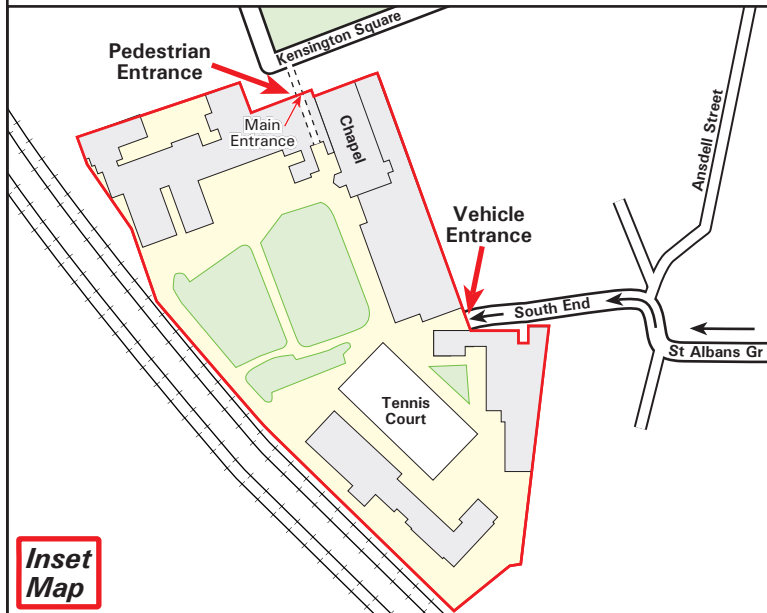

Maria Assumpta Centre

23 Kensington Square
London W8 5HN
Tel: 020 7361 4700
Fax: 020 7361 4710
www.maria-assumpta.org.uk

Inset Map

By Underground 
Take the Circle or District Line to High Street Kensington Underground station. Outside the station turn right on to Kensington High Street and then turn first right onto Derry Street. Continue onto Kensington Square. The main entrance to no23 is next to the Chapel (see inset). Alternatively use Notting Hill Gate Underground station, which is on the Central, Circle & District Lines OR Gloucester Road Underground station, which is on the Piccadilly, Circle & District Lines.

By Train 
Paddington, Liverpool Street and Victoria stations are connected by the underground and all are on the Circle line.

By Car  - Access only for authorised vehicles and deliveries
From Kensington Road (A315), turn onto Victoria Road. Turn right onto St Albans Grove. Continue into South End and to the Security Gate.